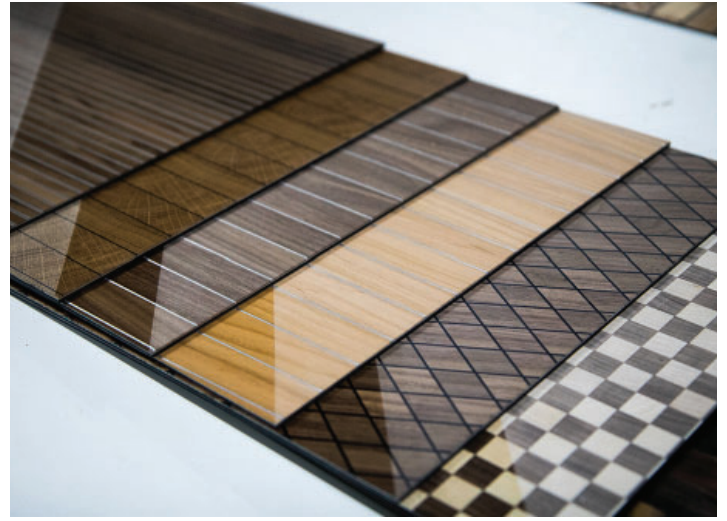

## inlay wood veneers

WALNUT STRIPES  
V.FRT.KW.101

MAPLE STRIPES  
V.FRT.KM.102

END GRAIN OAK STRIPES  
V.FRT.KO.103

WALNUT CHEVRON STRIPES  
V.FRT.KW.104 \*(62" length only)

END GRAIN WALNUT HEXAGON  
V.FRT.KW.105

### FEATURES

available in a variety of real  
inlay wood species combined  
with aluminum