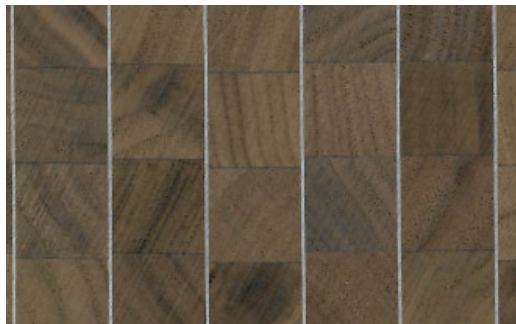

END GRAIN WALNUT STRIPES
V.FRT.KW.108

APPLICATIONS

wall
furniture
automotive

DIMENSIONS*

24" x 120"

*unless specified otherwise

ENVIRONMENT

interior

FINISH

unfinished raw veneer

FEATURES

available in a variety of real
inlay wood species combined
with aluminum