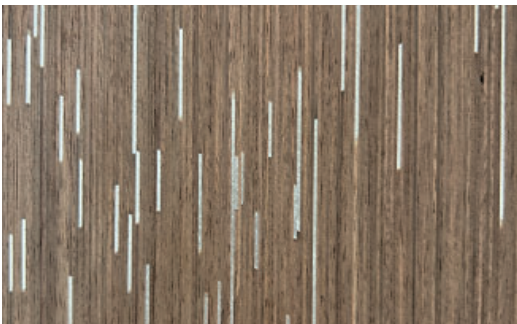

STARLIGHTS
V.FRT.KW.107