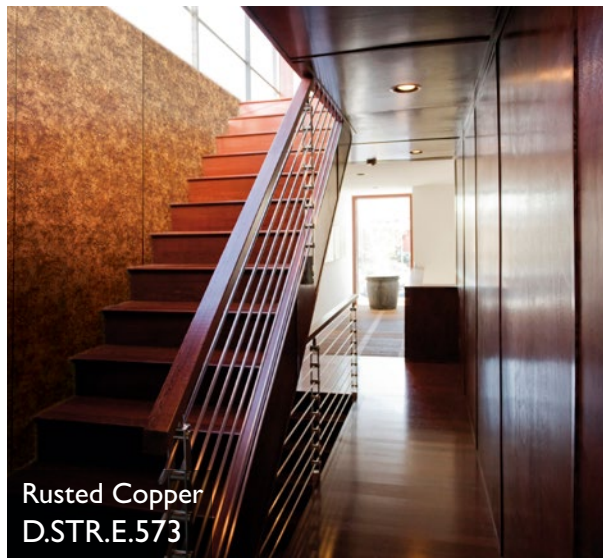

ELEMENTS VINTAGE

premium decorative sheets

ELEMENTS VINTAGE

premium decorative sheets

GOLD LEAF
D.STR.E.621

AGED GOLD
D.STR.E.611

BRONZE LEAF
D.STR.E.620

RUSTED COPPER
D.STR.E.573

AGED COPPER
D.STR.E.525

RUSTED SILVER
D.STR.E.574

SMOKE GRAY
D.STR.E.526

AGED BLACK
D.STR.E.615

APPLICATIONS

Furniture
Walls

ENVIRONMENT

Interior

DIMENSIONS*

39 in x 102 in

FEATURES

Lightweight
Wet room suitability
Abrasion resistance

FINISH & TEXTURES

Acrylic
Metal Foil

INSTALLATION

Lamination
Self-adhesive