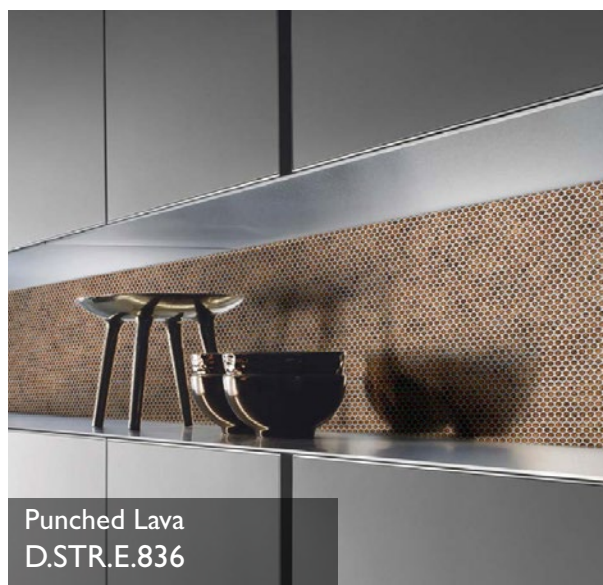

ELEMENTS TEXTURE

premium decorative sheets

ELEMENTS TEXTURE

premium decorative sheets

GOLD WRINKLE
D.STR.E.831

SILVER WRINKLE
D.STR.E.830

GOLD STRIPES
D.STR.E.826

SILVER STRIPES
D.STR.E.827

GOLD CHAIN
D.STR.E.820

SILVER CHAIN
D.STR.E.821

SILVER DISTORTION
D.STR.E.834

PLATINUM DISTORTION
D.STR.E.614

SMOKE STRIPES
D.STR.E.828

SMOKE DISTORTION
D.STR.E.817

IRON IMPACT
D.STR.E.815

IRON DISTORTION
D.STR.E.814

Interior

DIMENSIONS*

39 in x 102 in

FEATURES

Lightweight
Wet room suitability
Abrasion resistance

FINISH & TEXTURES

Acrylic
Metal foil

INSTALLATION