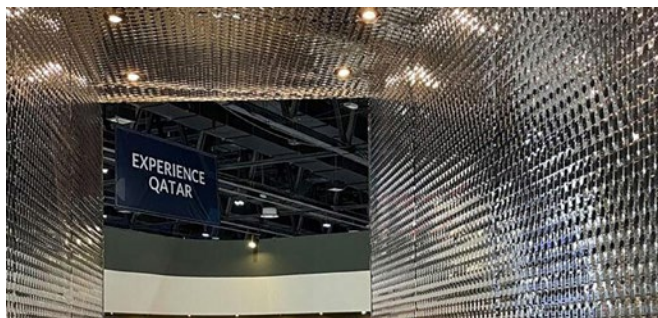

APPLICATIONS

Furniture
Walls

ENVIRONMENT

Interior

DIMENSIONS*

39 in x 102 in

FEATURES

Lightweight
Wet room suitability
Abrasion resistance

FINISH & TEXTURES

Acrylic
Metal foil

INSTALLATION

Lamination
Self-adhesive

FABRICATION

Sheets