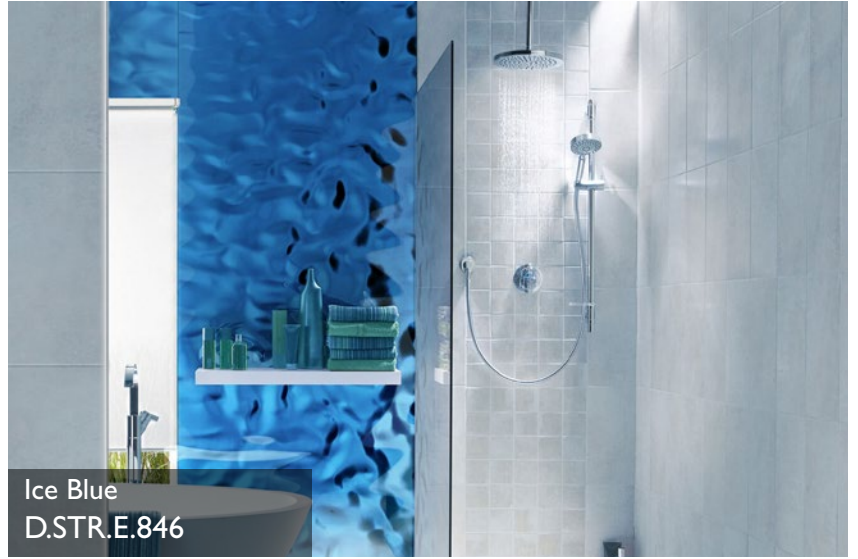

ELEMENTS OCEANO

premium decorative sheets

ELEMENTS OCEANO

premium decorative sheets

Full Sheet Image

AQUA
COLOR SHIFT
D.STR.E.840

Full Sheet Image

PINK SUNSET
COLOR SHIFT
D.STR.E.841

Full Sheet Image

ANTHRACITE
D.STR.E.842

Full Sheet Image

SILVER
D.STR.E.843

Full Sheet Image

BLUE SUNSET
COLOR SHIFT
D.STR.E.844

Full Sheet Image

CHAMELEON
COLOR SHIFT
D.STR.E.845

DIMENSIONS*

39" x 102"

FEATURES

Lightweight
Wet room suitability
Abrasion resistance

FINISH & TEXTURES

Mirror finish

INSTALLATION

Lamination
Self-adhesive