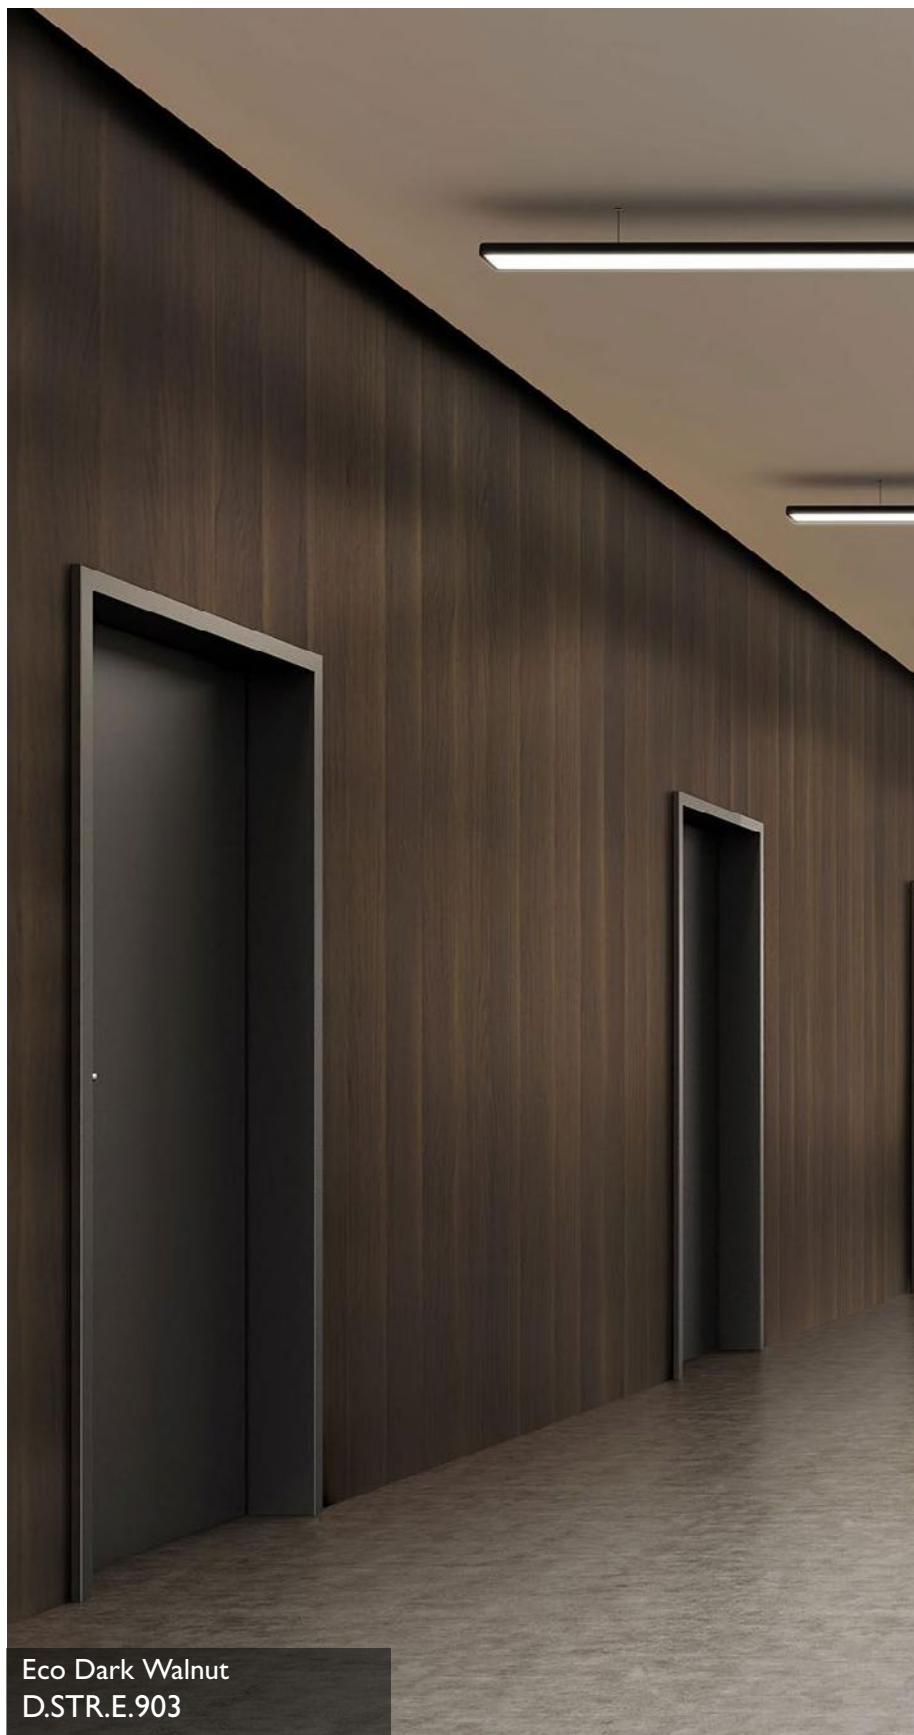

ELEMENTS ECO-LINE

premium decorative sheets

Eco Dark Walnut
D.STR.E.903

Eco White Marble
D.STR.E.905

Eco Rust
D.STR.E.900

Eco Dark Cement
D.STR.E.902

ELEMENTS ECO-LINE

premium decorative sheets

APPLICATIONS

Furniture
Walls

ENVIRONMENT

Interior

DIMENSIONS*

39 in x 102 in

FEATURES

Lightweight
Abrasion resistance
Rolled packable
FSC Certified