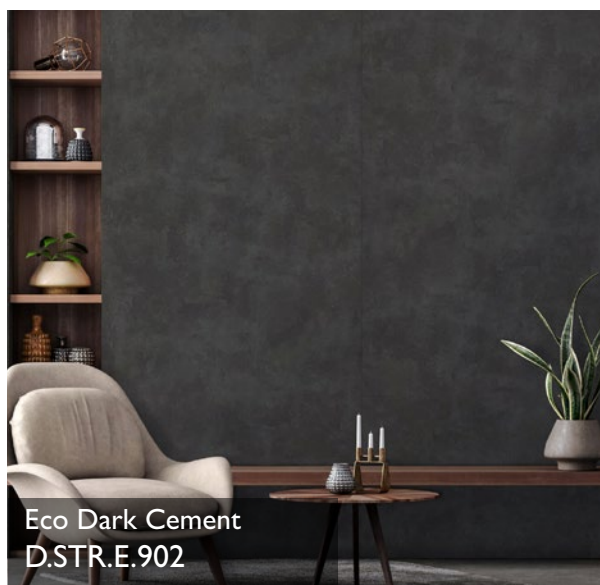

ELEMENTS ECO-LINE

premium decorative sheets

Eco Dark Walnut
D.STR.E.903

Eco White Marble
D.STR.E.905

Eco Rust
D.STR.E.900

Eco Dark Cement
D.STR.E.902

ELEMENTS ECO-LINE

premium decorative sheets

ECO RUST
D.STR.E.900

ECO CEMENT
D.STR.E.901

ECO DARK CEMENT
D.STR.E.902

ECO DARK WALNUT
D.STR.E.903

ECO LIGHT WALNUT
D.STR.E.904

ECO WHITE MARBLE
D.STR.E.905

Eco Light Walnut
D.STR.E.904

Eco Rust
D.STR.E.900

APPLICATIONS

Furniture
Walls

ENVIRONMENT

Interior

DIMENSIONS*

39 in x 102 in

FEATURES

Lightweight
Abrasion resistance
Rolled packable
FSC Certified