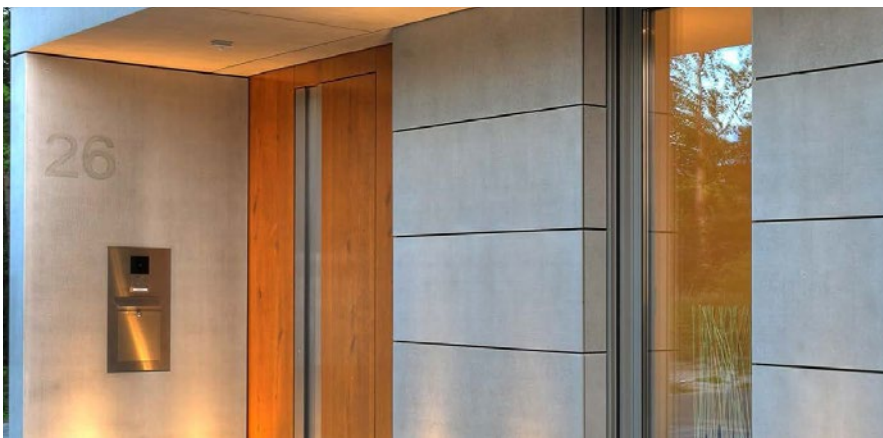

ARIA FLEX WALL/FLOOR/CEILING

inc

concrete & rust wallcovering