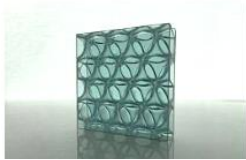

ILLUSION CORE | CLEAR TRANSPARENT

ILLUSION CORE, 1" cell

ILLUSION CORE, CLEAR TRANSP.
PARTITION APPLICATION

Product Spec	See Product Types Below
Honeycomb Core	"ILLUSION", EXPANDED POLYCARBONATE, 1" CELL
Facing Color Options	Available in Clear and Colors (see below)
Facing Finish Options	Transparent (Glossy) Satin (Matte, Diffused)
Full Panel Dims	39.4" x 118.7" (1m x 3m)
Thickness	13/16" (21mm)
Curved Panels Avail	No

MSDS	Link	Link
------	----------------------	----------------------

APPLICATIONS +	Partitions Backlit Wall Doors Ceilings
-----------------------	---

TRANSPARENT (Glossy) FINISH COLOR OPTIONS

ILLUSION, RED TRANSP.

ILLUSION. HOT PINK TRANSP.

ILLUSION, ORANGE TRANSP.

ILLUSION. YELLOW TRANSP.

ILLUSION, GREEN, TRANSP.

ILLUSION, GREEN, LIGHT TRANSP.

ILLUSION. BLUE TRANSP.

ILLUSION. PURPLE TRANSP

ILLUSION. BRONZE TRANSP.

ILLUSION, SMOKE TRANSP.

ILLUSION, CLEAR SATIN.

ILLUSION. HOT PINK SATIN.

ILLUSION, ORANGE SATIN.

ILLUSION. YELLOW SATIN.

ILLUSION, GREEN SATIN.

ILLUSION, GREEN, LIGHT SATIN.

ILLUSION. BLUE SATIN.