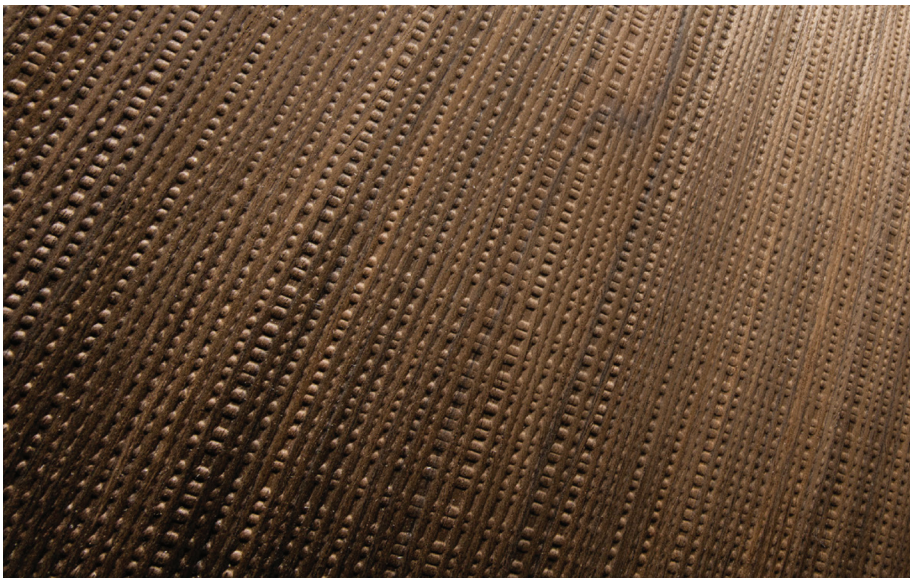

embossed wood sheets

## embossed wood sheets

### Patterns:

RIO  
W.MTL.100

CROSSGRAIN PATTERN

TELA  
W.MTL.200

MODELLA  
W.MTL.300

ORMA  
W.MTL.400

STANDARD PATTERN

FREQUENZA  
W.LTH.500

FINISH & TEXTURES  
unfinished

FABRICATION  
sheet

Specialty pattern, inspired by Japanese burnt wood technique.