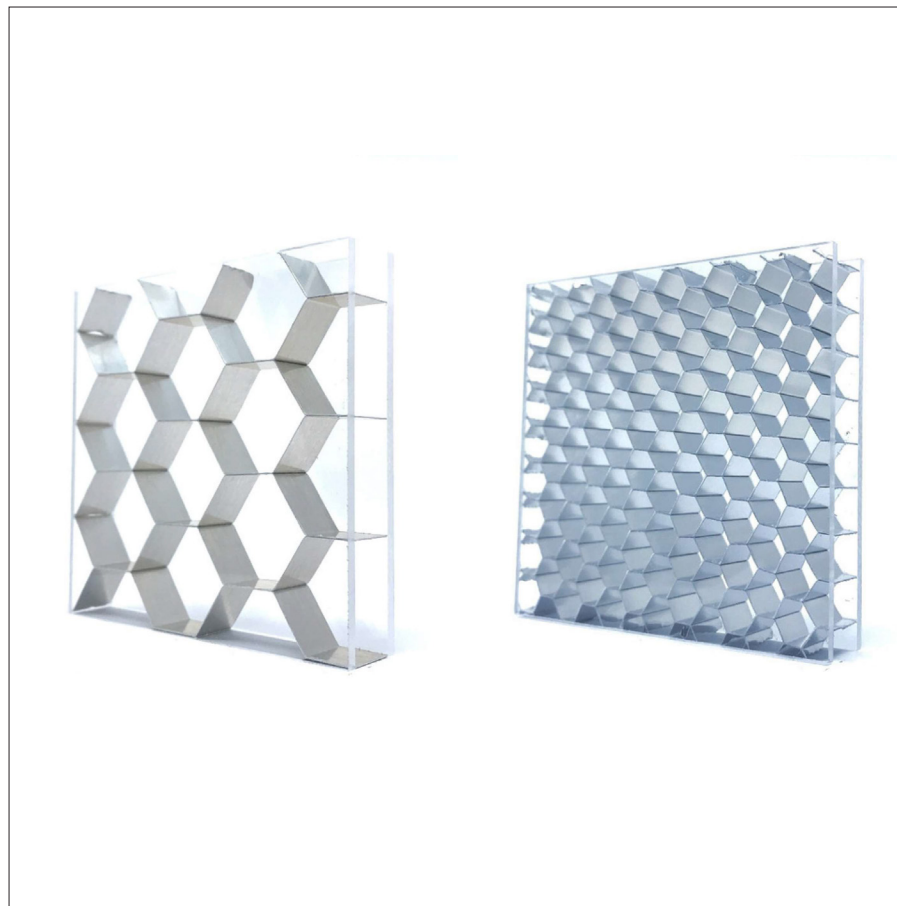

# LUMINOUS

Acrylic Translucent Panels

CORRUGATED CARDBOARD

**C.BNC.103**

Green Cast

It is composed of a core made with recycled cardboard and skin in green cast acrylic, 100% recycled and recyclable. The regeneration process allows to recover from waste, high quality raw material.

# LUMINOUS

Acrylic Translucent Panels

HONEYCOMB  
**C.BNC.100**

HONEYCOMB LARGE  
**C.BNC.101**

with small and large core

It is composed with skins in green cast acrylic,  
100% recycled and recyclable. The core is made of  
aluminium.

# LUMINOUS

Acrylic Translucent Panels

RINGS

**C.BNC.105**

It is composed with skins in green cast acrylic, 100% recycled and recyclable. The core is made of polycarbonate.

# LUMINOUS

Acrylic Translucent Panels

BUBBLES

**C.BNC.104**

CLEAR / WHITE CLEAR /

BLACK CLEAR

It is composed with skins in green cast acrylic,  
100% recycled and recyclable. The core is made of  
polycarbonate.