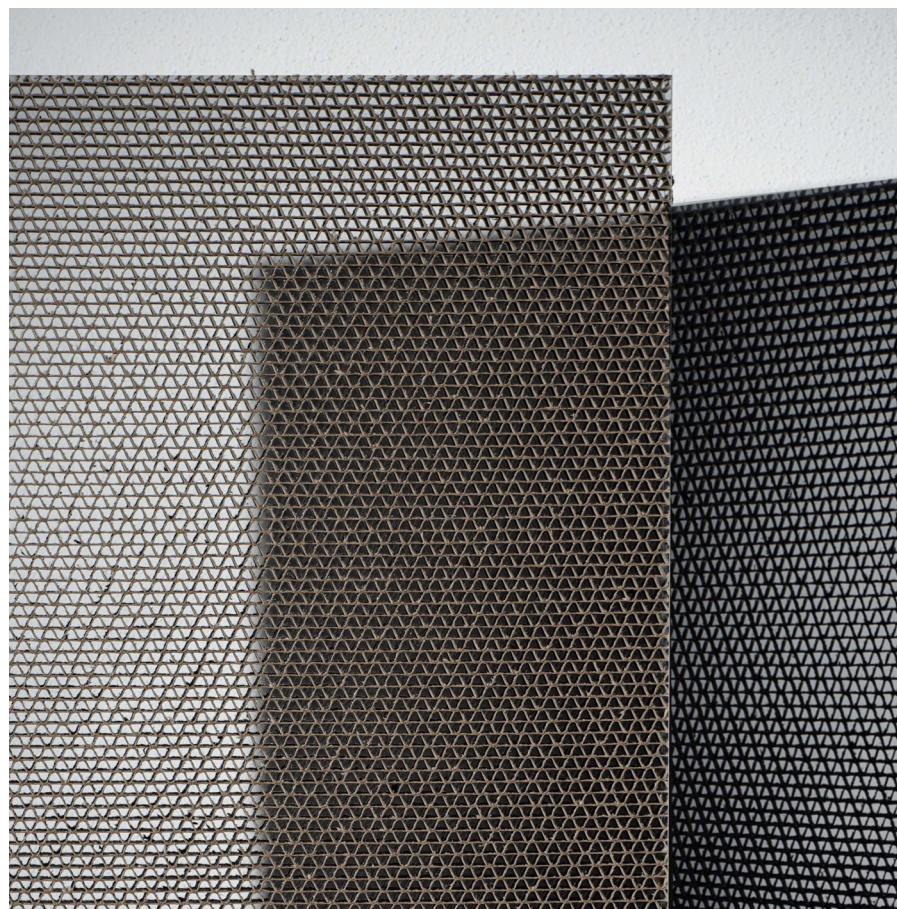

# ECOFLAKES

Recycled Sustainable Panels

It is made of 100% recycled HDPL panel designed to produce table tops, shelves, partitions elements and claddings for interiors

# LUMINOUS

Acrylic Translucent Panels

CORRUGATED CARDBOARD

**C.BNC.103**

Green Cast

It is composed of a core made with recycled cardboard and skin in green cast acrylic, 100% recycled and recyclable. The regeneration process allows to recover from waste, high quality raw material.

# LUMINOUS

Acrylic Translucent Panels

HONEYCOMB  
**C.BNC.100**

HONEYCOMB LARGE  
**C.BNC.101**

with small and large core

It is composed with skins in green cast acrylic,  
100% recycled and recyclable. The core is made of  
aluminium.

# LUMINOUS

Acrylic Translucent Panels

RINGS

**C.BNC.105**

It is composed with skins in green cast acrylic, 100% recycled and recyclable. The core is made of polycarbonate.