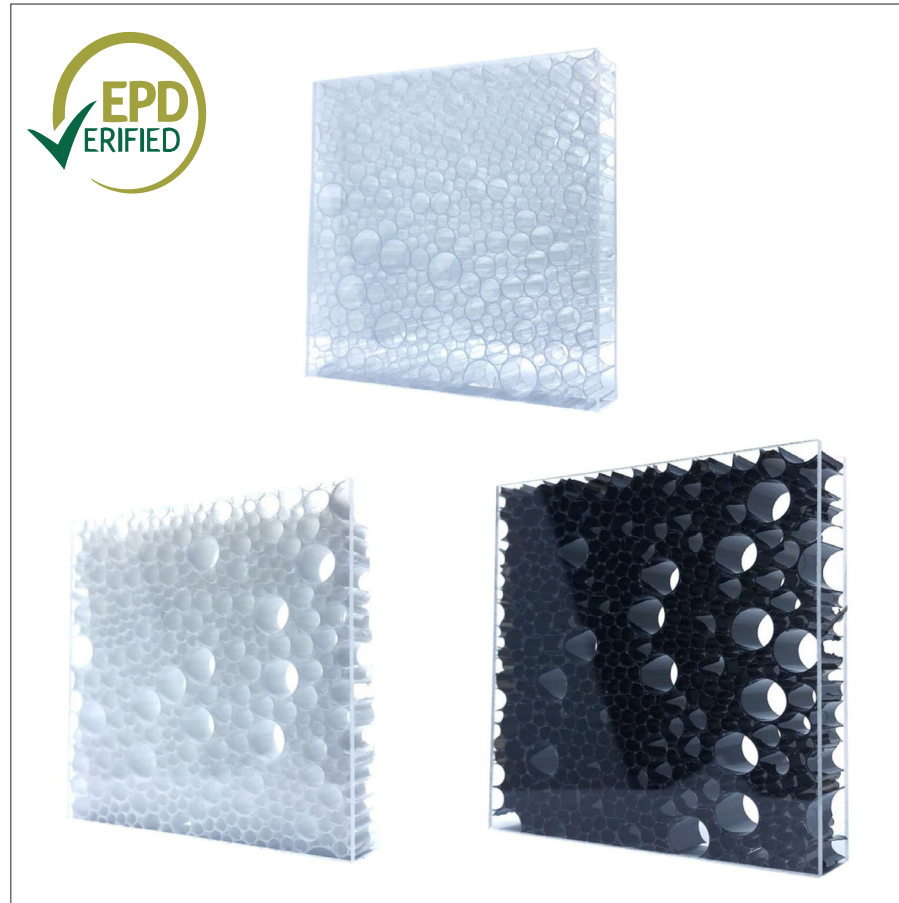

# LUMINOUS

Acrylic Translucent Panels

CORRUGATED CARDBOARD

**C.BNC.103**

Green Cast

It is composed of a core made with recycled cardboard and skin in green cast acrylic, 100% recycled and recyclable. The regeneration process allows to recover from waste, high quality raw material.

# LUMINOUS

Acrylic Translucent Panels

RINGS

**C.BNC.105**

It is composed with skins in green cast acrylic, 100% recycled and recyclable. The core is made of polycarbonate.

# LUMINOUS

Acrylic Translucent Panels

BUBBLES

**C.BNC.104**

CLEAR / WHITE CLEAR /

BLACK CLEAR

It is composed with skins in green cast acrylic,  
100% recycled and recyclable. The core is made of  
polycarbonate.

# LUMINOUS

Acrylic Translucent Panels

ILLUSION

**C.BNC.102**

It is composed with skins in green cast acrylic, 100% recycled and recyclable. The core is made of polycarbonate.