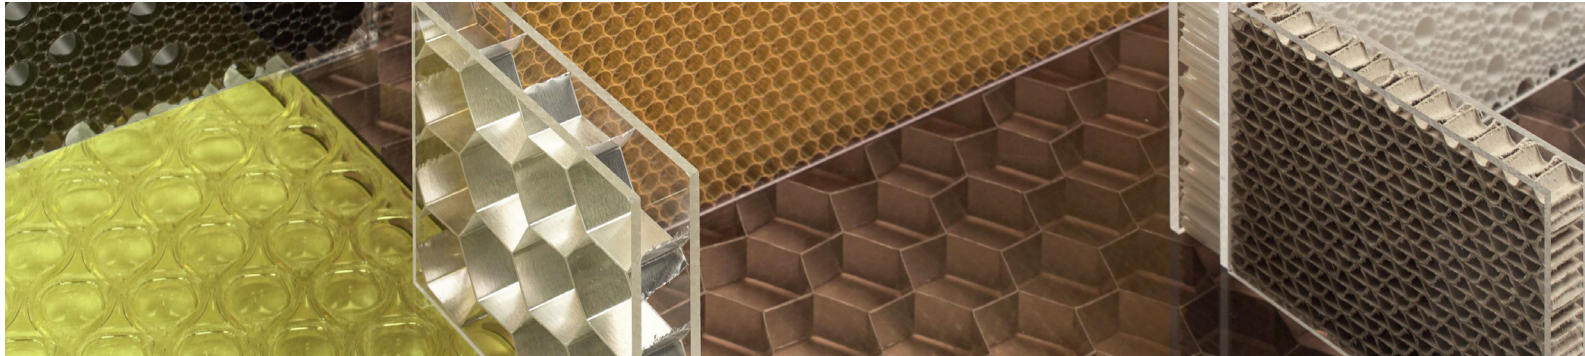

Sustainability

MOSS & RECYCLED

01.

Materials inc
mi source for interiors