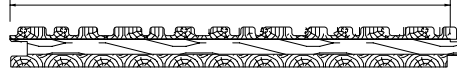

wood slat plank system

Slat ARTOS

W.PRQ.100

165.00

Slat CILO

W.PRQ.200

165.00

COLORS AND WOOD SPECIES AVAILABLE