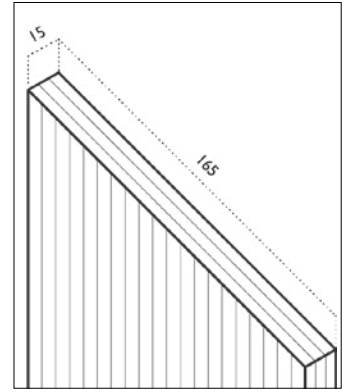

Code: MLN
Color: Milano Walnut

APPLICATIONS
walls
furniture
ceilings

DIMENSIONS

Thickness: 15 mm
Length: 1200 mm - 2400 mm
* length over 2400 mm available upon request
Width: 165 mm

ASSEMBLY

Vertical Assembly Diagram