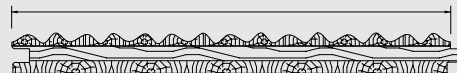

Code: MLN
Color: Milano Walnut

APPLICATIONS
walls
furniture
ceilings

DIMENSIONS

Thickness: 15 mm
Length: 1200 mm - 2400 mm
* length over 2400 mm available upon request
Width: 165 mm

ASSEMBLY

Vertical Assembly Diagram

Horizontal Assembly Diagram

Slat TAURUS

W.PRQ.300

165.00

Slat MUSA

W.PRQ.400

165.00

COLORS AND WOOD SPECIES AVAILABLE