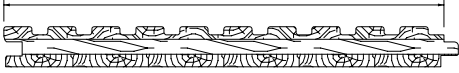

wood slat plank system

Slat ARTOS

W.PRQ.100

165.00

Slat CILO

W.PRQ.200

165.00

COLORS AND WOOD SPECIES AVAILABLE

Code: TOAK
Color: Tanino Oak

Code: NTR
Color: Natural Oak

Code: WICE
Color: White Ice Oak

Code: GR
Color: Gray Oak

Code: PBLK
Color: Pure Black Oak

Code: PWHT
Color: Pure White Oak

Code: GRN
Color: Alps Green Oak

Code: AQGRN
Color: Aqua Green Oak

Code: SPK
Color: Salmon Pink Oak

Code: S.ALP
Color: Shadow Alps Oak

Code: SAQ
Color: Shadow Aqua Oak

Code: S.PK
Color: Shadow Pink Oak

Code: WN
Color: Walnut

Code: WNTR
Color: Natural Walnut

Code: MLN
Color: Milano Walnut

APPLICATIONS
walls
furniture
ceilings

DIMENSIONS

Thickness: 15 mm
Length: 1200 mm - 2400 mm
* length over 2400 mm available upon request
Width: 165 mm

ASSEMBLY

Vertical Assembly Diagram

Horizontal Assembly Diagram

Slat TAURUS

W.PRQ.300

165.00

Slat MUSA

W.PRQ.400

165.00

COLORS AND WOOD SPECIES AVAILABLE

Code: TOAK
Color: Tanino Oak

Code: NTR
Color: Natural Oak

Code: WICE
Color: White Ice Oak

Code: GR
Color: Gray Oak

Code: PBLK
Color: Pure Black Oak

Code: PWHT
Color: Pure White Oak

Code: GRN
Color: Alps Green Oak

Code: AQGRN
Color: Aqua Green Oak

Code: SPK
Color: Salmon Pink Oak

Code: WN
Color: Walnut

Code: WNTR
Color: Natural Walnut

Code: MLN
Color: Milano Walnut