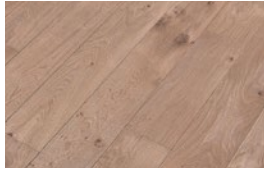

VERDON
FFRCH.109