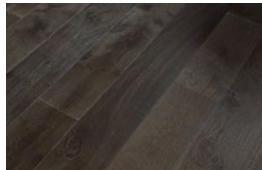

PROVENCE
FFRCH.114