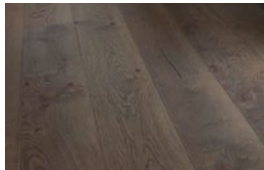

CROIX
FFRCH.113