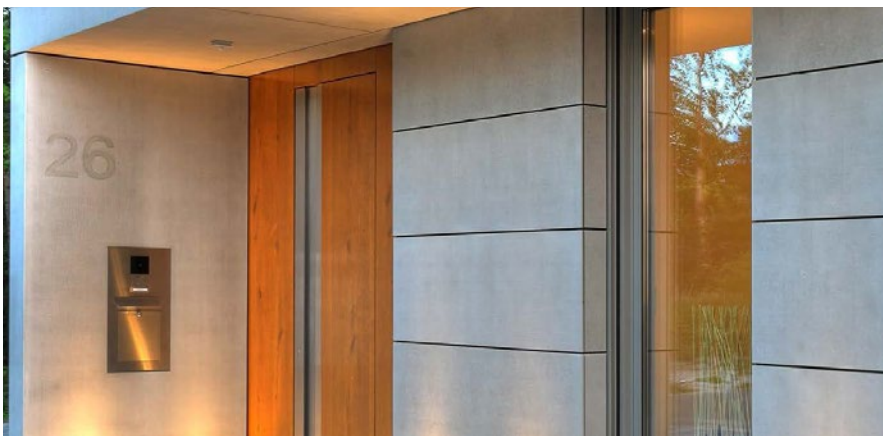

ARIA FLEX WALL/FLOOR/CEILING

inc

concrete & rust wallcovering