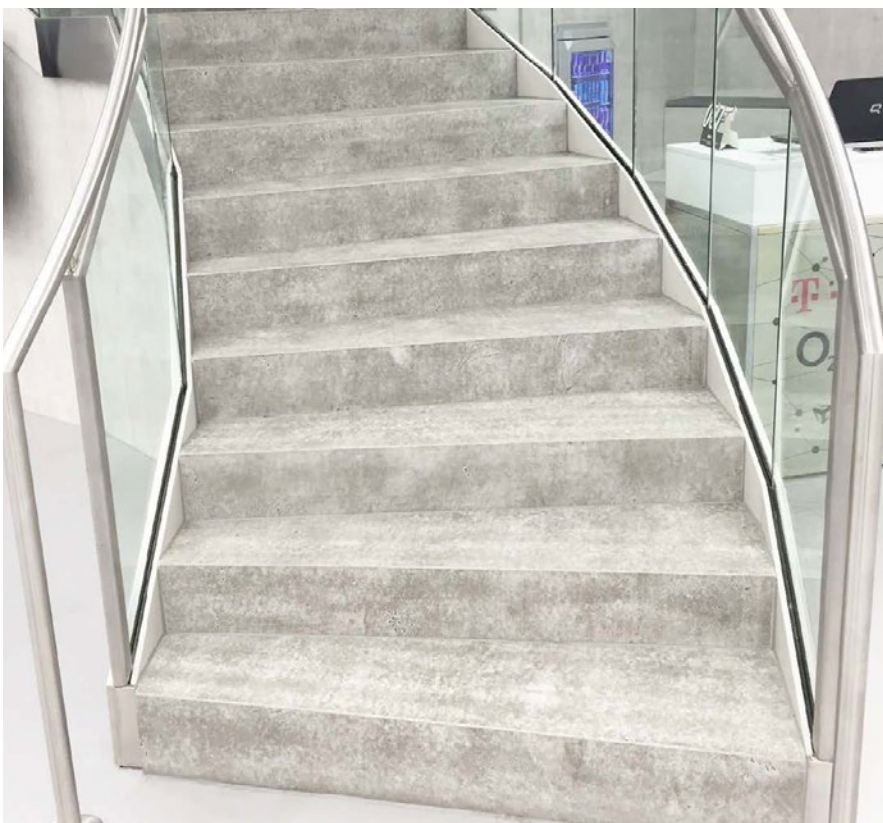

ARIA FLEX WALL/FLOOR/CEILING

inc

concrete & rust wallcovering