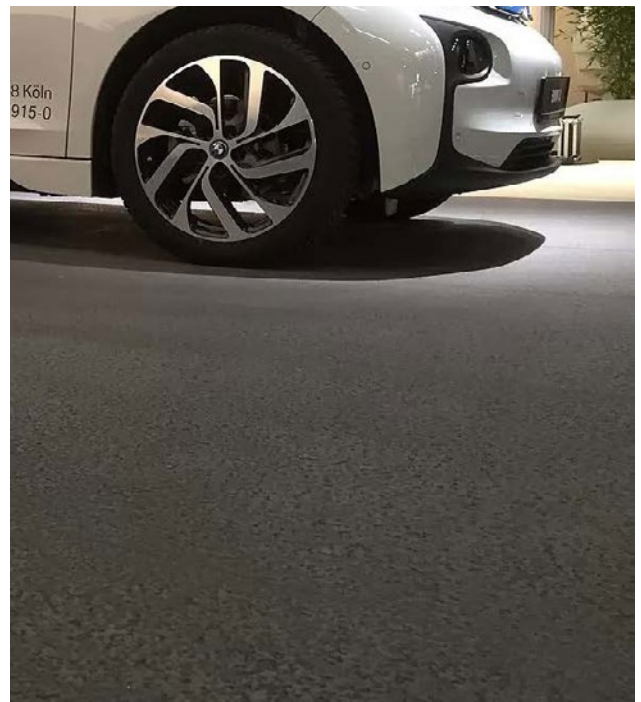

ARIA FLEX WALL/FLOOR/CEILING

inc

concrete & rust wallcovering