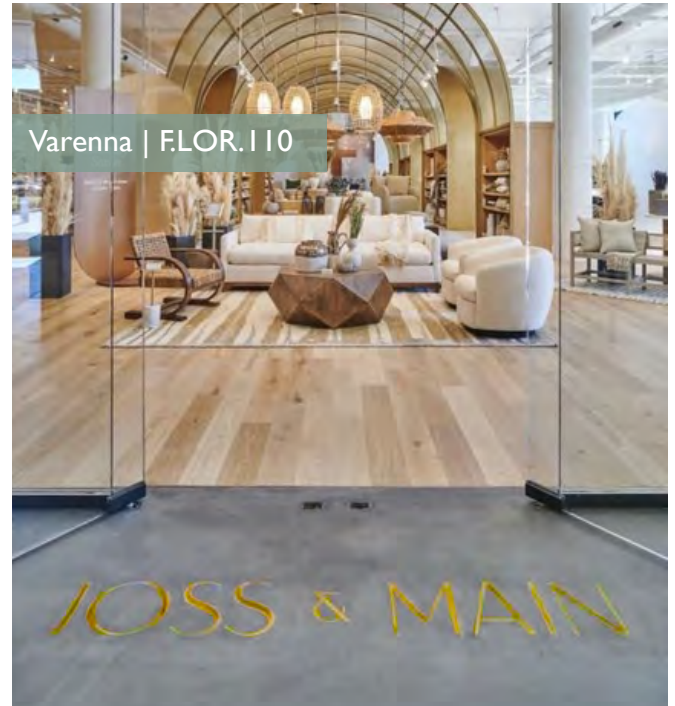

traditional flooring

traditional flooring

COMO
FLOR.100

LECCO
FLOR.101

MENAGGIO
FLOR.102

AREGNO
FLOR.103

CERNOBBIO
FLOR.104

DOMASO
FLOR.105

VARENNA
FLOR.110

COLICO
FLOR.111

TEAK BURMA
FLOR.117

APPLICATIONS

floors
wall

ENVIRONMENT

interior

DIMENSIONS*

4 ft 11 in - 7 ft 10 in
7 1/16" wide

FEATURES

quick ship availability

FABRICATION

Engineered European Oak