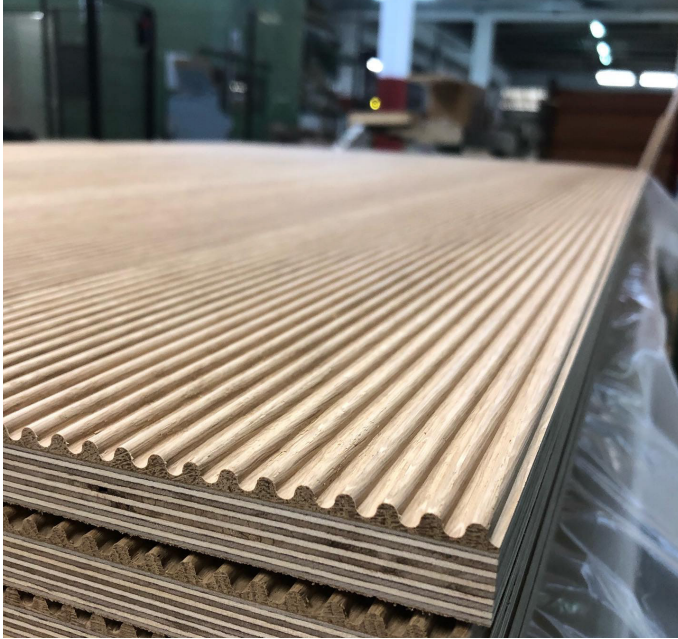

# TAMBORA

## MERU | W.LTH.TMB.104

- available as 4 ft x 8 ft sheets
- tambour wood sheets
- \*veneer sheets only

### WOOD SPECIES

Walnut

Oak

Bamboo

Birch