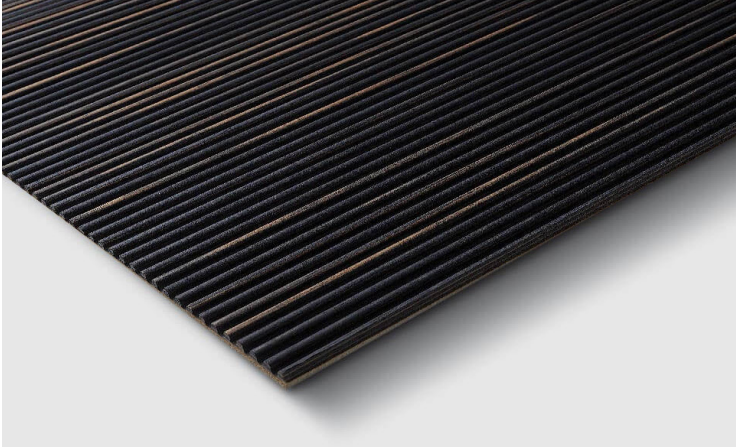

# TAMBORA

## MERU | W.LTH.TMB.104

- available as 4 ft x 8 ft sheets
- tambour wood sheets
- \*veneer sheets only

### WOOD SPECIES

Walnut

Oak

Bamboo

Birch