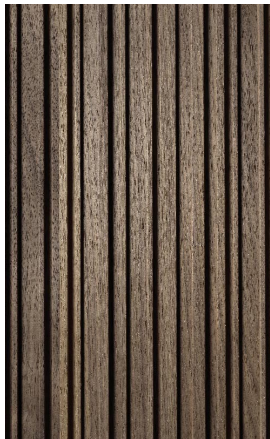

# TAMBORA

## KIRAT | W.LTH.TMB.107

- available as 4 ft x 8 ft sheets
- tambour wood sheets
- \*veneer sheets only

### WOOD SPECIES

Walnut

Oak

Bamboo

Birch