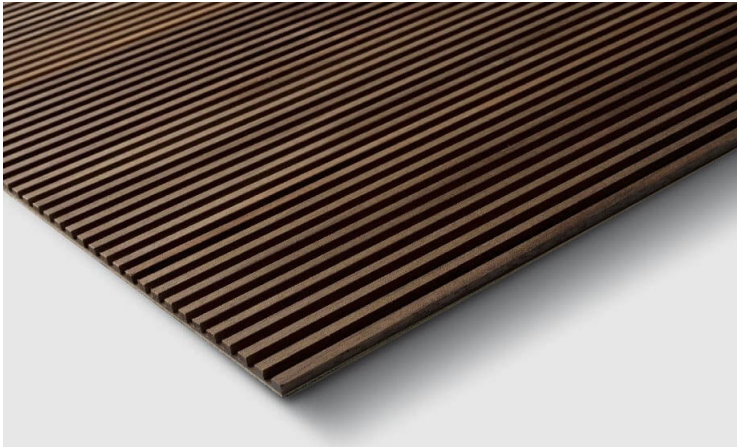

TAMBORA

DENALI | W.LTH.TMB.103

- available as 4 ft x 8 ft sheets
- tambour wood sheets
- *veneer sheets only

WOOD SPECIES

Walnut

Oak

Bamboo

Birch